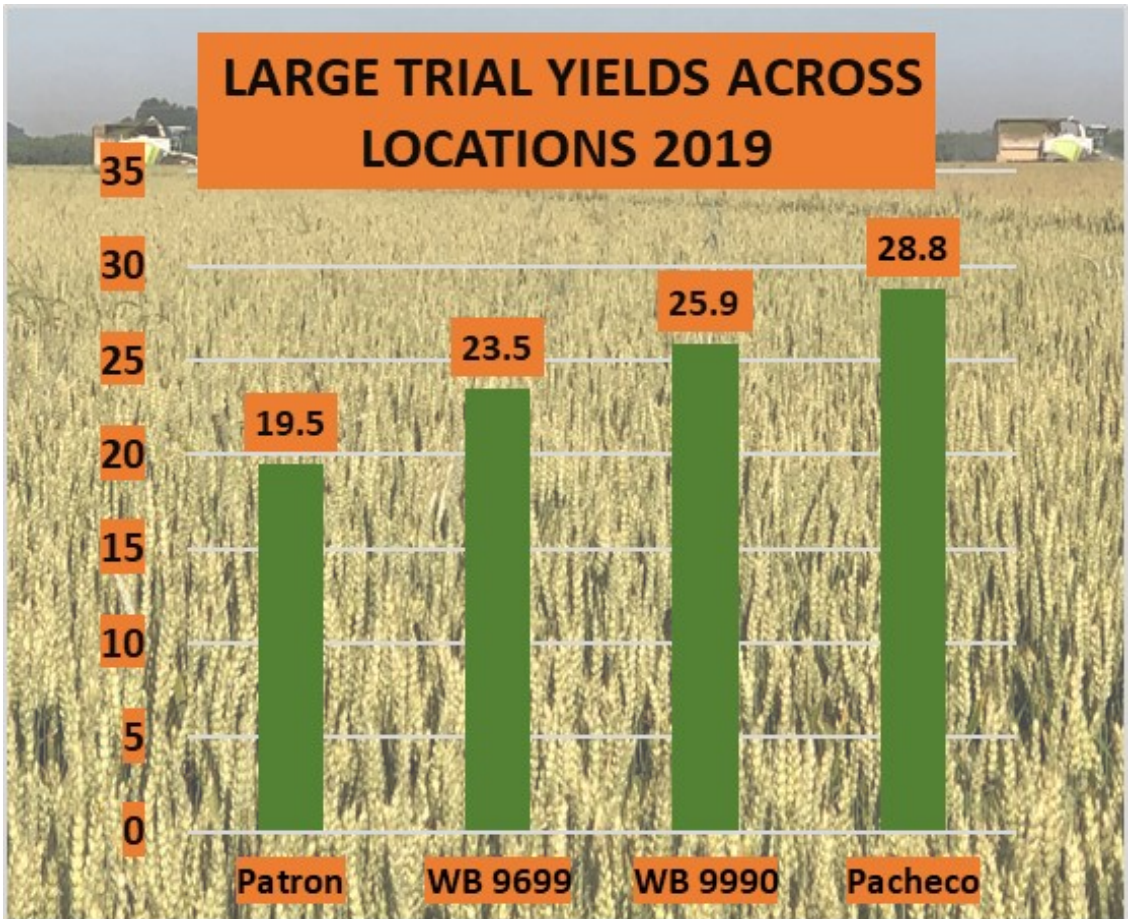

WestBred[®] WB 9990

AWNLESS WHEAT

- ◆ *Tremendous forage yield*
- ◆ *Great standability*
- ◆ *Use for either greenchop or
awnless wheat hay*
- ◆ *Excellent disease resistance*

- ◆ Bo Champlin, Bo Champlin Farms, Hanford, CA says "Of all the years that I've been growing wheat, WB 9990 gave me the highest yield I've ever made".
- ◆ Matt Kidder, White Gold Dairy, Tipton, CA says "My WB 9990 stood great, as good as my triticale, with great feed analysis".

Exclusively distributed by Lockwood Seed & Grain, Chowchilla, CA 559-665-5702

WestBred[®]

*Great performance across soil types
and management practices!*

WB 9990

**Call your seed dealer today or for
more information call Lockwood
Seed at 559-665-5702**